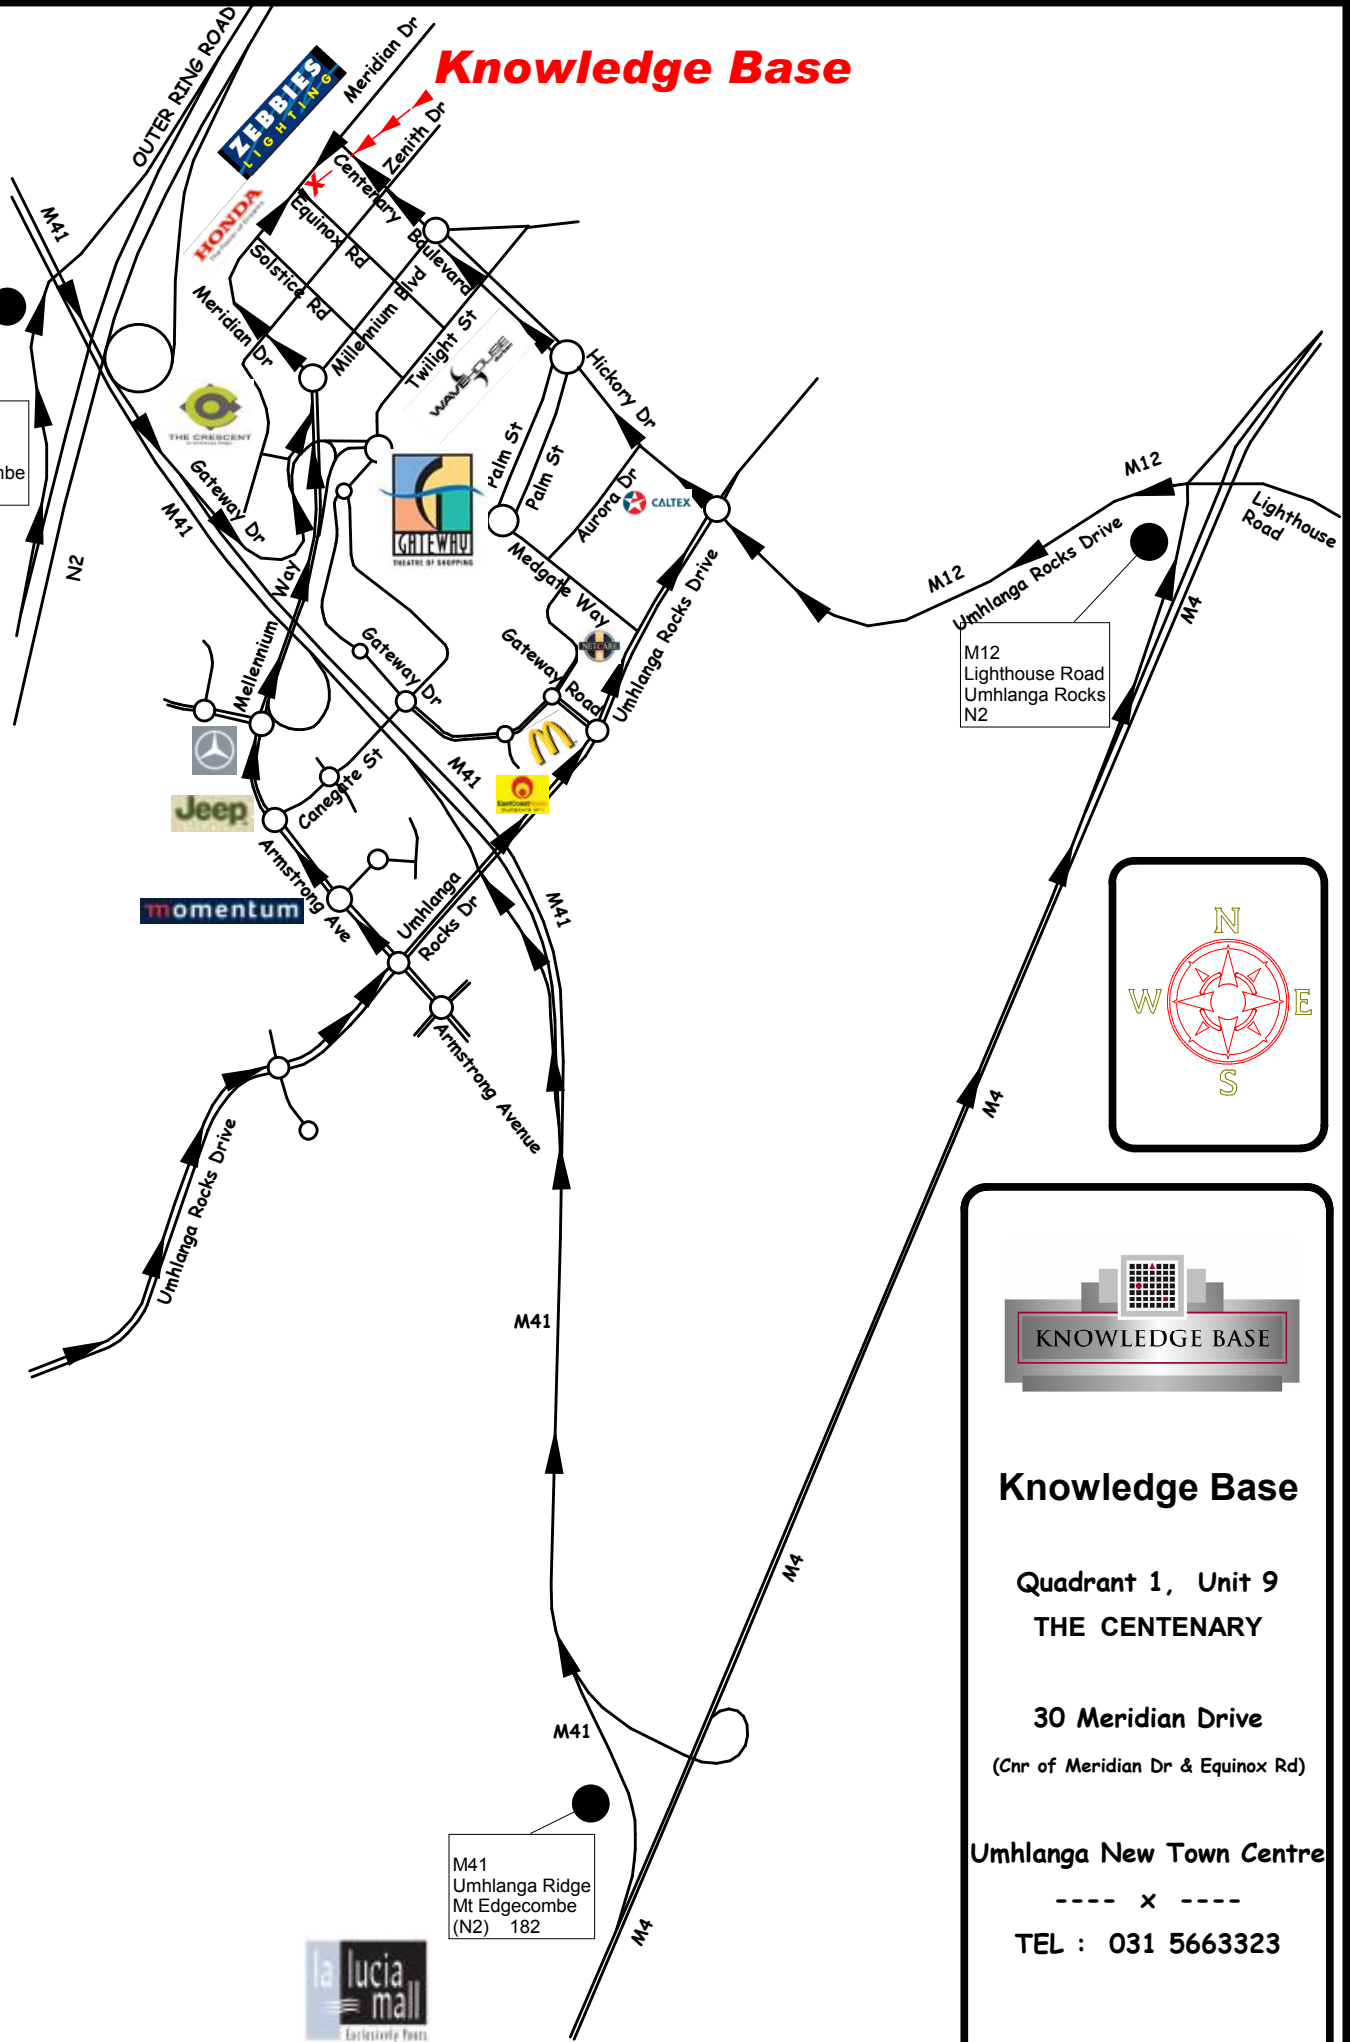

Knowledge Base

182
Umhlanga
Mount Edgecombe
Phoenix (North)

M12
Lighthouse Road
Umhlanga Rocks
N2

M41
Umhlanga Ridge
Mt Edgecombe
(N2) 182

Knowledge Base

Quadrant 1, Unit 9
THE CENTENARY

30 Meridian Drive
(Cnr of Meridian Dr & Equinox Rd)