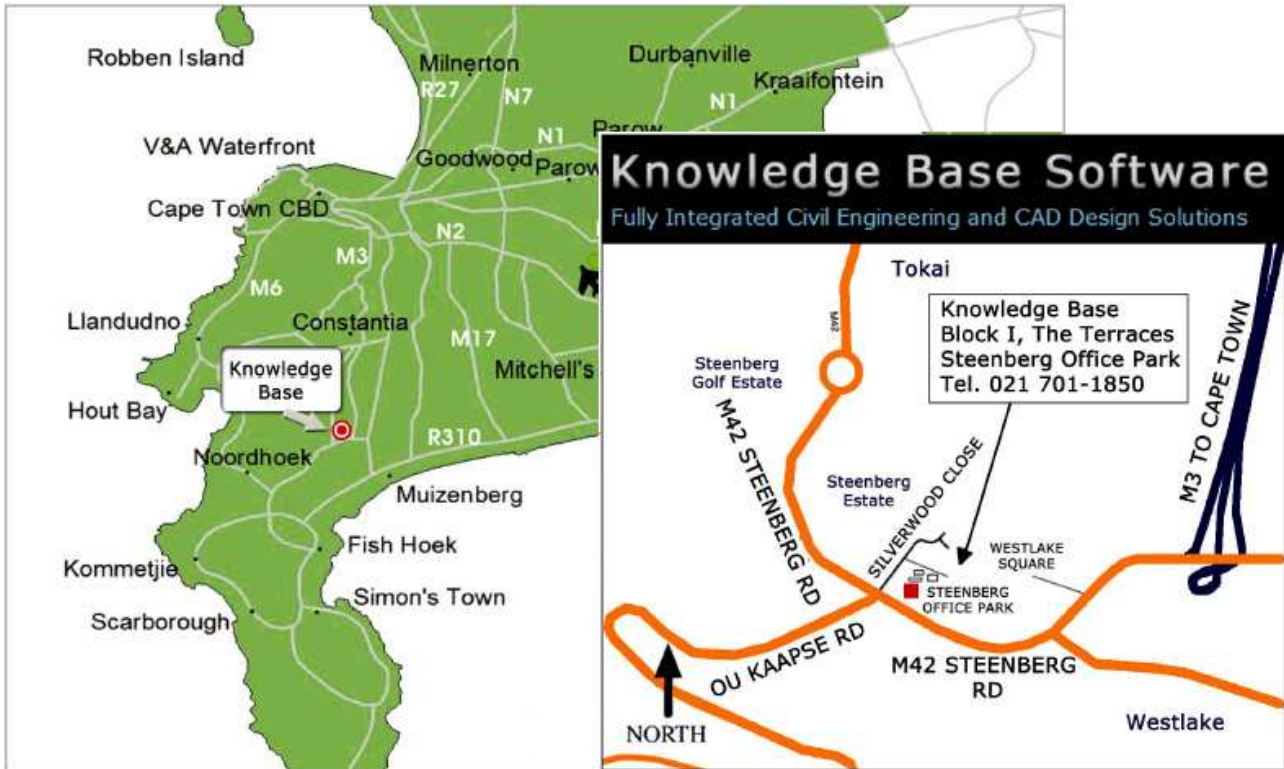

# DIRECTIONS TO KNOWLEDGE BASE - CAPE TOWN OFFICE

GPS Coordinates: S34° 04,840s E18° 26,0935s

## DIRECTIONS FROM CAPE TOWN CITY CENTRE & M3

Follow the M3 southbound, following the signs to Muizenberg. Where the M3 terminates at a T-Junction, turn right into Steenberg Rd and continue through the next set of traffic lights until the next junction. Turn right into Silverwood Close from Steenberg Drive, then right again into the office park. At the security boom turn right into 'The Terraces' and left before the fountain. Park next to the silver fence at the far end.

## DIRECTIONS FROM STELLENBOSCH & N2

Follow the N2 westbound, take the Baden Powell exit (after False Bay Ultra City) and travel along the coast road, following signs to Muizenberg. Go straight at a large circle, onto Atlantic Road and turn right at the T-junction traffic lights where Atlantic Rd meets the Main Rd (M4). Follow Main Rd through Lakeside, until you reach a set of traffic lights. Turn left into Steenberg Rd and continue through the next two sets of traffic lights. At the third junction turn right into Silverwood Close and then right again into the office park. At the security boom turn right into 'The Terraces' and left before the fountain. Park next to the silver fence at the far end.