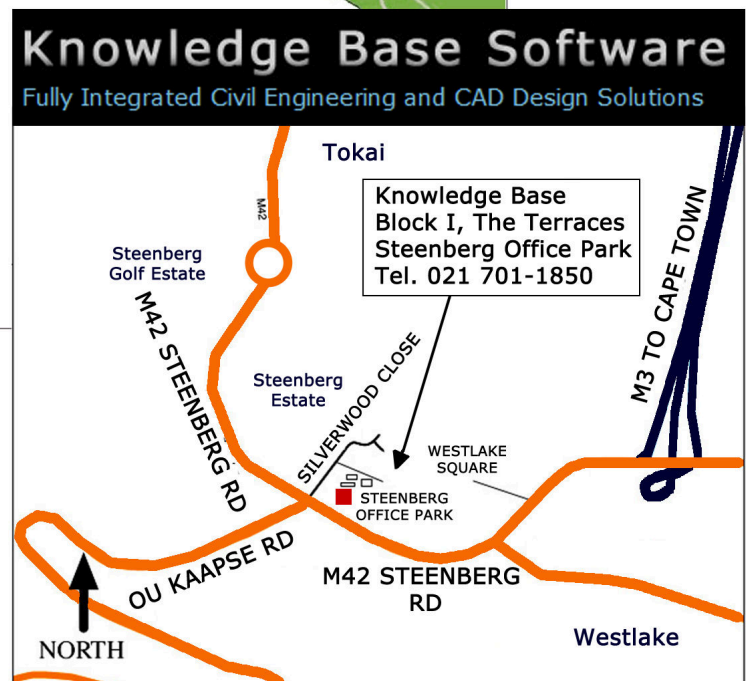

## MAP and DIRECTIONS to CAPE TOWN OFFICE

### DIRECTIONS FROM CAPE TOWN CITY CENTRE & M3

Follow the M3 southbound, following the signs to Muizenberg. Where the M3 terminates at a T-junction, turn right into Steenberg Rd and continue through the next set of traffic lights until the next junction. Turn right into Silverwood Close from Steenberg Drive, then right again into the office park. At the security boom turn right into "The Terraces" and left before the fountain. Park next to the silver fence at the far end.

### DIRECTIONS FROM STELLENBOSCH & N2

Follow the N2 westbound, take the Baden Powell exit (after false bay ultra city) and travel along the coast road, following signs to Muizenberg. Go straight at a large circle, onto Atlantic road and turn right at the T-junction traffic lights where Atlantic Rd meets the Main Rd (M4). Follow Main road through lakeside, past lakeside shopping centre (spar), until you reach a set of traffic lights (Steenberg Rd). Turn left into Steenberg Rd, and continue through the next two sets of traffic lights. At the third junction turn right into Silverwood Close, then right again into the office park. At the security boom turn right into "The Terraces" and left before the fountain. Park next to the silver fence at the far end.