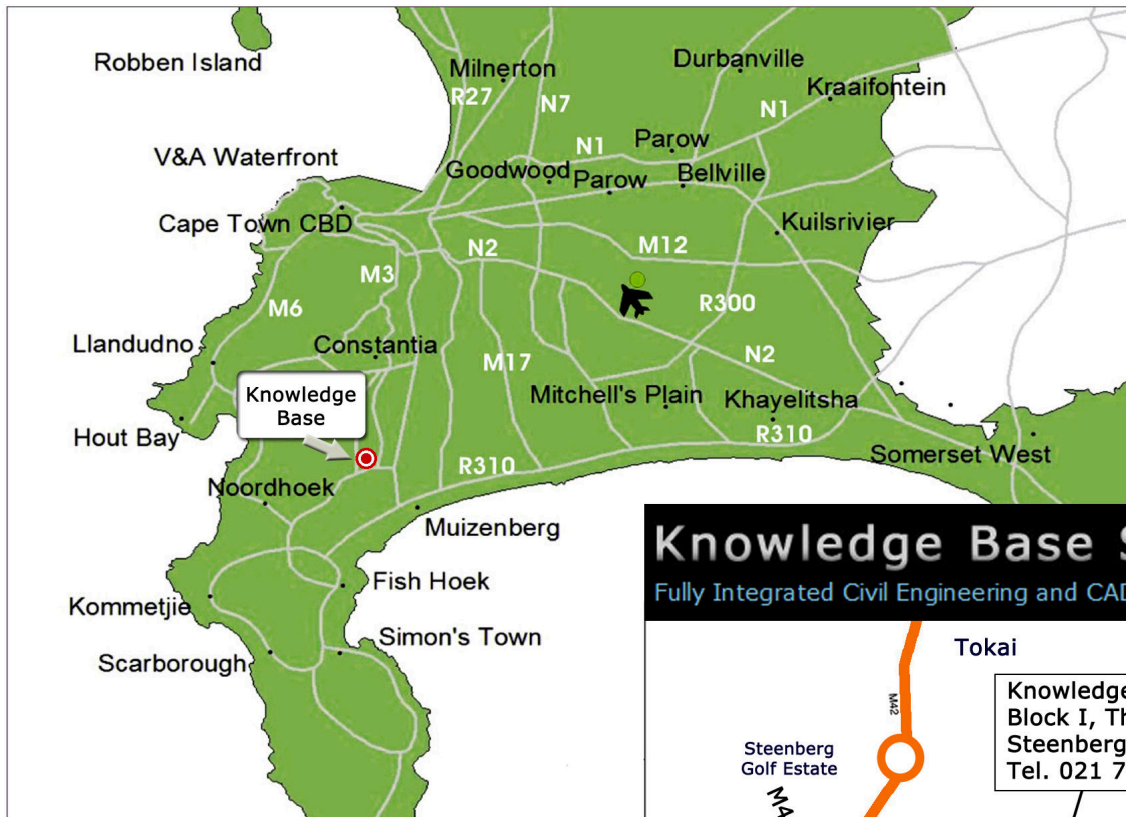

## MAP and DIRECTIONS to CAPE TOWN OFFICE

### DIRECTIONS FROM CAPE TOWN CITY CENTRE & M3

Follow the M3 southbound, following the signs to Muizenberg. Where the M3 terminates at a T-junction, turn right into Steenberg Rd and continue through the next set of traffic lights until the next junction. Turn right into Silverwood Close from Steenberg Drive, then right again into the office park. At the security boom turn right into "The Terraces" and left before the fountain. Park next to the silver fence at the far end.

### DIRECTIONS FROM STELLENBOSCH & N2

Follow the N2 westbound, take the Baden Powell exit (after false bay ultra city) and travel along the coast road, following signs to Muizenberg. Go straight at a large circle, onto Atlantic road and turn right at the T-junction traffic lights where Atlantic Rd meets the Main Rd (M4). Follow Main road through lakeside, past lakeside shopping centre (spar), until you reach a set of traffic lights (Steenberg Rd). Turn left into Steenberg Rd, and continue through the next two sets of traffic lights. At the third junction turn right into Silverwood Close, then right again into the office park. At the security boom turn right into "The Terraces" and left before the fountain. Park next to the silver fence at the far end.